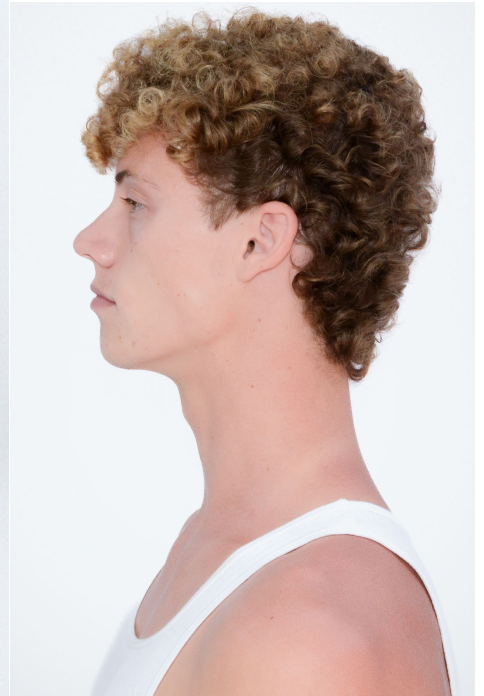

William Wiggins

Musician

Height

6'1"

Suit — Shirt

38 — 16"

Waist

31"

Inseam

32"

Shoes

12

Hair — Eyes

Blonde — Green

@Williamwiggins

BOOKLINK