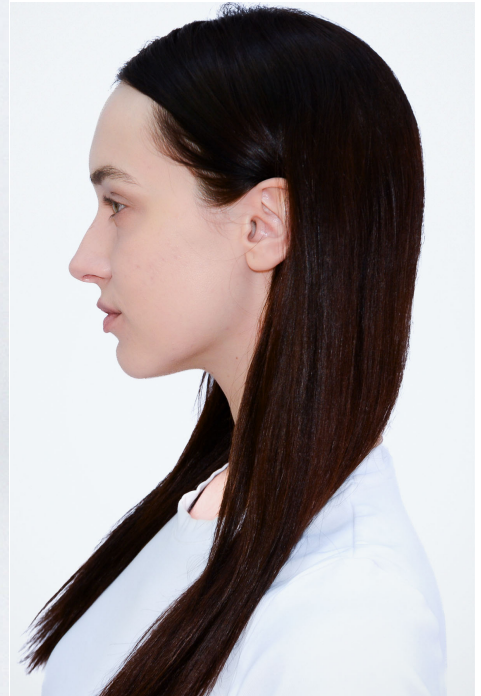

## Taylor Caffee

Content Creator

Height  
**5'11"**

Bust — Cup  
**32" — B**

Waist — Hips  
**25" — 36"**

Dress  
**2**

Shoes  
**9.5**

Hair — Eyes  
**Dark Brown — Blue**