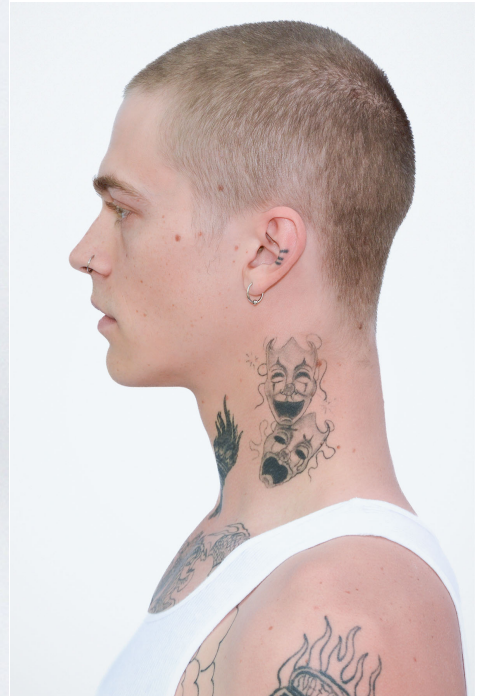

Sammy Nugent

Musician

Height
6'2"

Suit — Shirt
37 — 38"

Waist
30"

Inseam
32"

Shoes
10.5

Hair — Eyes
Blonde — Blue