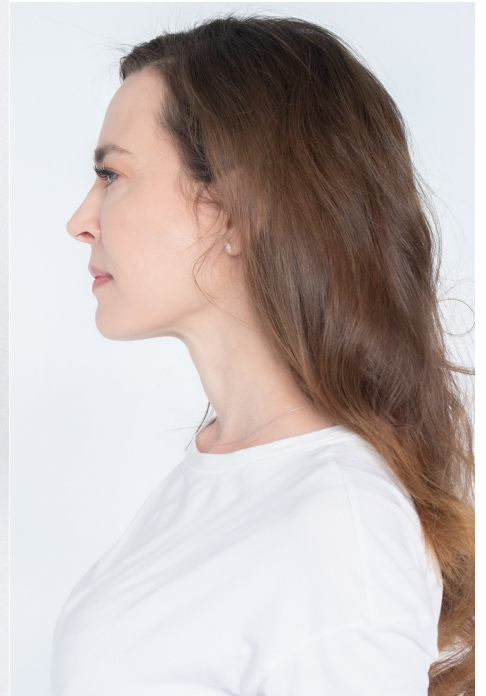

## Rebekah Hoyle

Philosopher

Height  
**5'8"**

Bust — Cup  
**34" — C**

Waist — Hips  
**26" — 35"**

Dress  
**0**

Shoes  
**8.5**

Hair — Eyes  
**Light Brown — Blue**