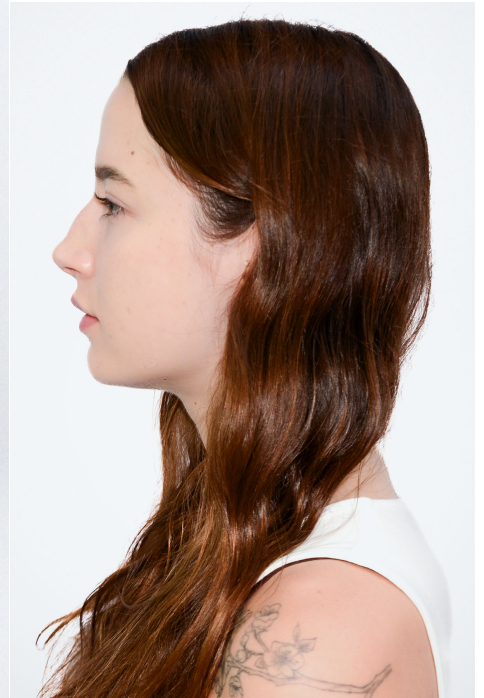

## Ragan Krames

Nurse

Height  
**5'11"**

Bust — Cup  
**32.5" — B**

Waist — Hips  
**27" — 36"**

Dress  
**4**

Shoes  
**10**

Hair — Eyes  
**Brown — Hazel**