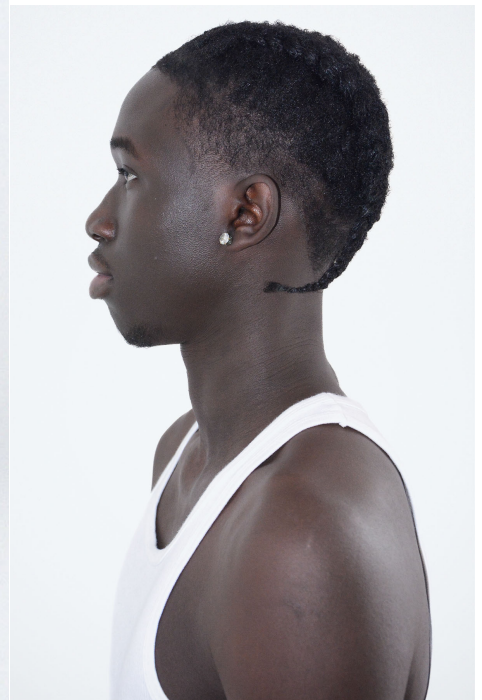

Payusu Njie

Height
6'2"

Suit — Shirt
38 — 34"

Waist
30"

Inseam
34"

Shoes
12

Hair — Eyes
Black — Brown

@p3ezy