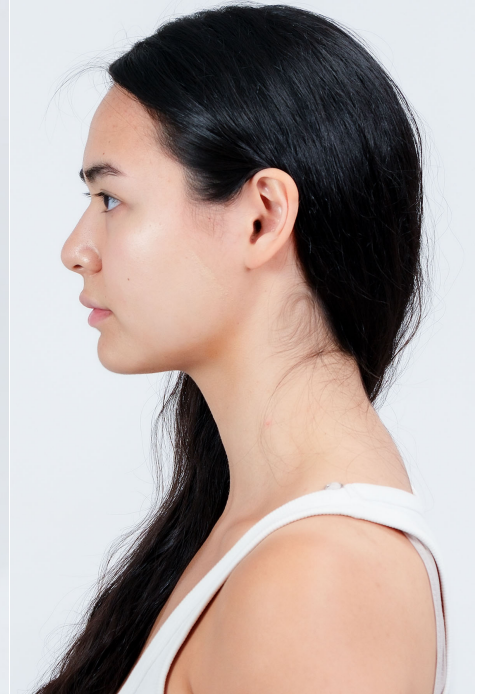

Maya Gelber

Artist, Actress

Height
5'9"

Bust — Cup
34" — B

Waist — Hips
26" — 36"

Dress
2

Shoes
7.5

Hair — Eyes
Brown — Brown