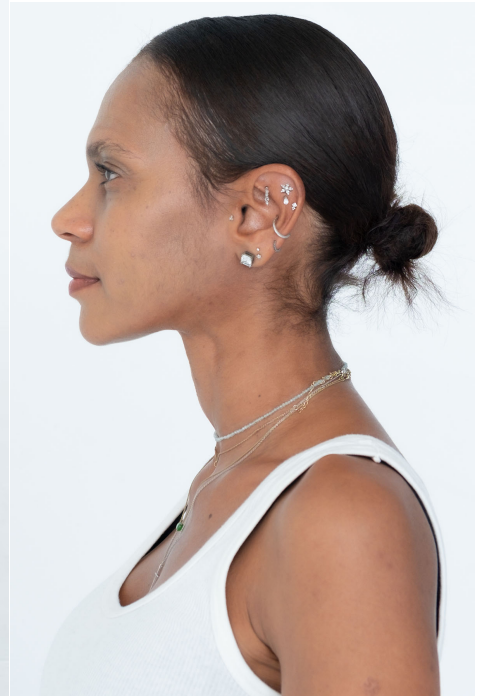

Lori Lorenzo

Stylist

Height
5'6"

Bust — Cup
32" — D

Waist — Hips
27" — 31"

Dress
0

Shoes
7

Hair — Eyes
Brown — Brown