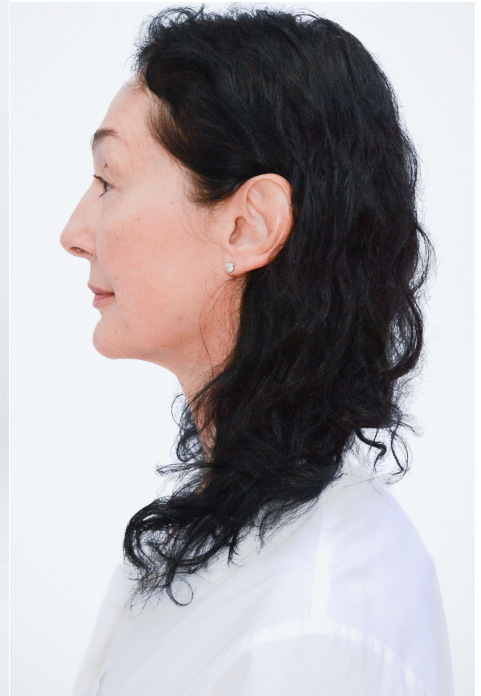

## Jillana Laufer

Actress & Dancer

Height  
**5'10"**

Bust — Cup  
**36" — B**

Waist — Hips  
**29" — 39"**

Dress  
**6**

Shoes  
**10**

Hair — Eyes  
**Brown — Brown**