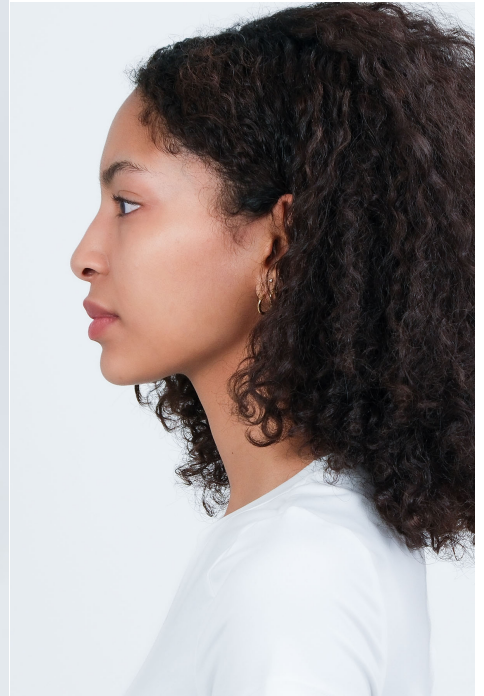

## Jasmine Martinez

Actress

Height  
**5'10"**

Bust — Cup  
**30" — B**

Waist — Hips  
**22" — 33"**

Dress  
**2**

Shoes  
**8**

Hair — Eyes  
**Brown — Brown**