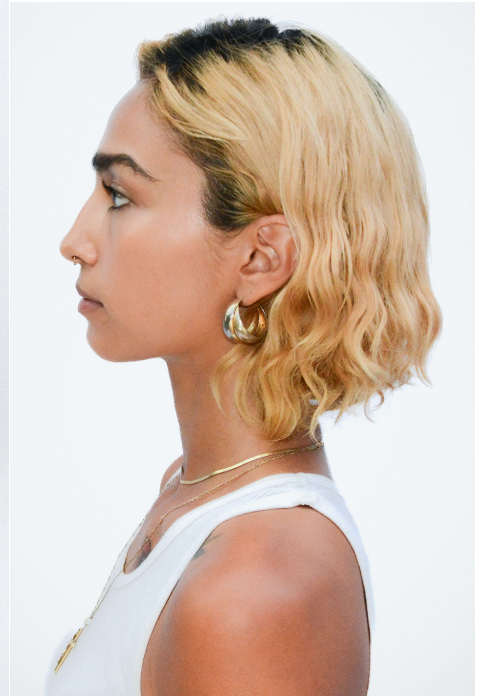

Ivelesse Doxtator

Artist, florist

Height
5'7"

Bust — Cup
32" — B

Waist — Hips
25" — 34"

Dress
0

Shoes
8.5

Hair — Eyes
Brown — Brown