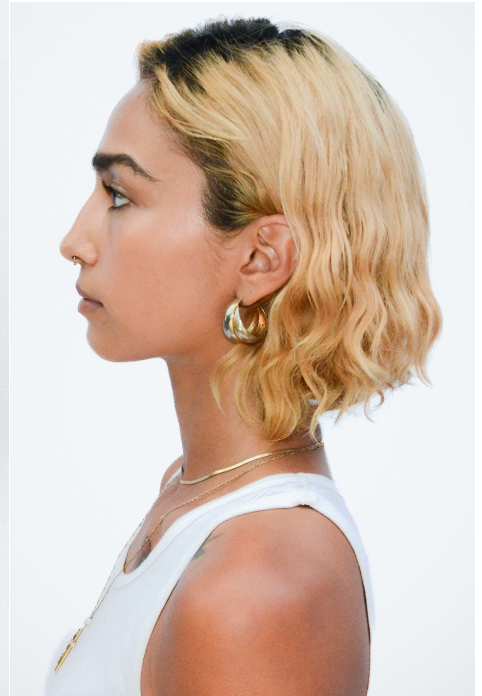

Ivelesse Doxtator

Artist, florist

Height
5'7"

Bust — Cup
32" — B

Waist — Hips
25" — 34"

Dress
0

Shoes
8.5

Hair — Eyes
Brown — Brown