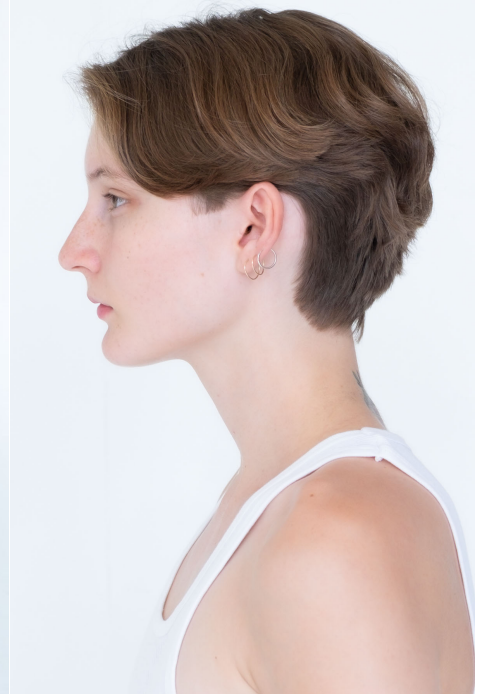

## Henne Van Campen

Poet

Height  
**5'11"**

Bust — Cup  
**30" — A**

Waist — Hips  
**26" — 31"**

Dress  
**6**

Shoes  
**11**

Hair — Eyes  
**Light Brown — Green**