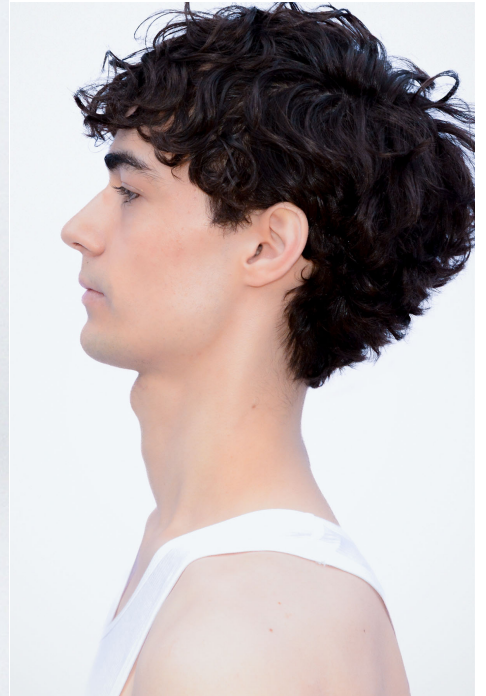

Emile Ravenet

Actor

Height
6'2"

Suit — Shirt
38 — 38"

Waist
30.5"

Inseam
33.5"

Shoes
11

Hair — Eyes
Brown — Green