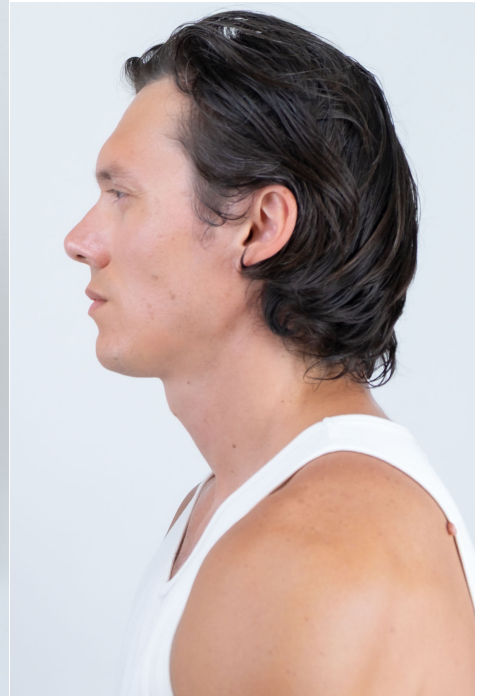

Dylan N

Television

Height
6'2"

Suit — Shirt
38 — 15.5"

Waist
31"

Inseam
34"

Shoes
12

Hair — Eyes
Black — Green