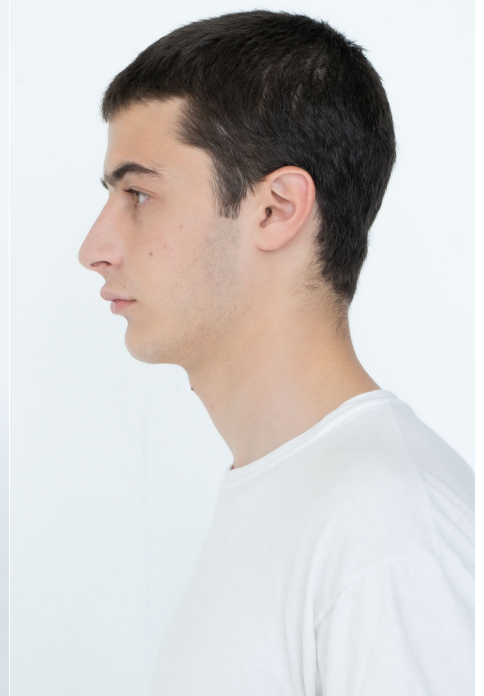

Andre Lawrence

Musician, Composer

Height
6'1"

Suit — Shirt
39 — 34"

Waist
32"

Inseam
34"

Shoes
11.5

Hair — Eyes
Brown — Brown